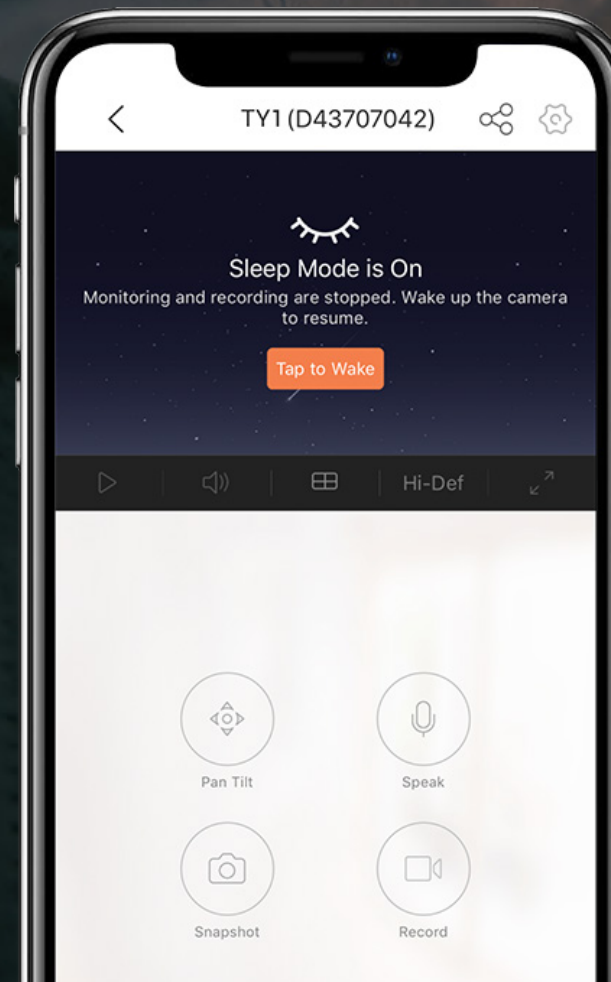

## Smart tracking.

When the camera detects a moving object, it is smart enough to automatically track the motion while alerting you with an image in real time.

## Communication, anytime.

---

Talk to your loved ones and deter unwelcome strangers – all by using the TY1's two-way communication feature. Using the EZVIZ App on your mobile device, you can easily and conveniently enjoy communication wherever you might be.

## See further in the dark.

---

Enjoy round-the-clock protection with the TY1 camera. Using powerful Infrared LED lights, it lets you see up to 10 meters (33 feet) in dim light.

## We protect your data and privacy.

Protecting your data and privacy is our highest priority. Data transmission between the camera and the EZVIZ Cloud is encrypted from end to end. Only you have the keys to decrypt your data. To get an extra layer of privacy protection, you can always enable the camera's sleep mode on the EZVIZ App.